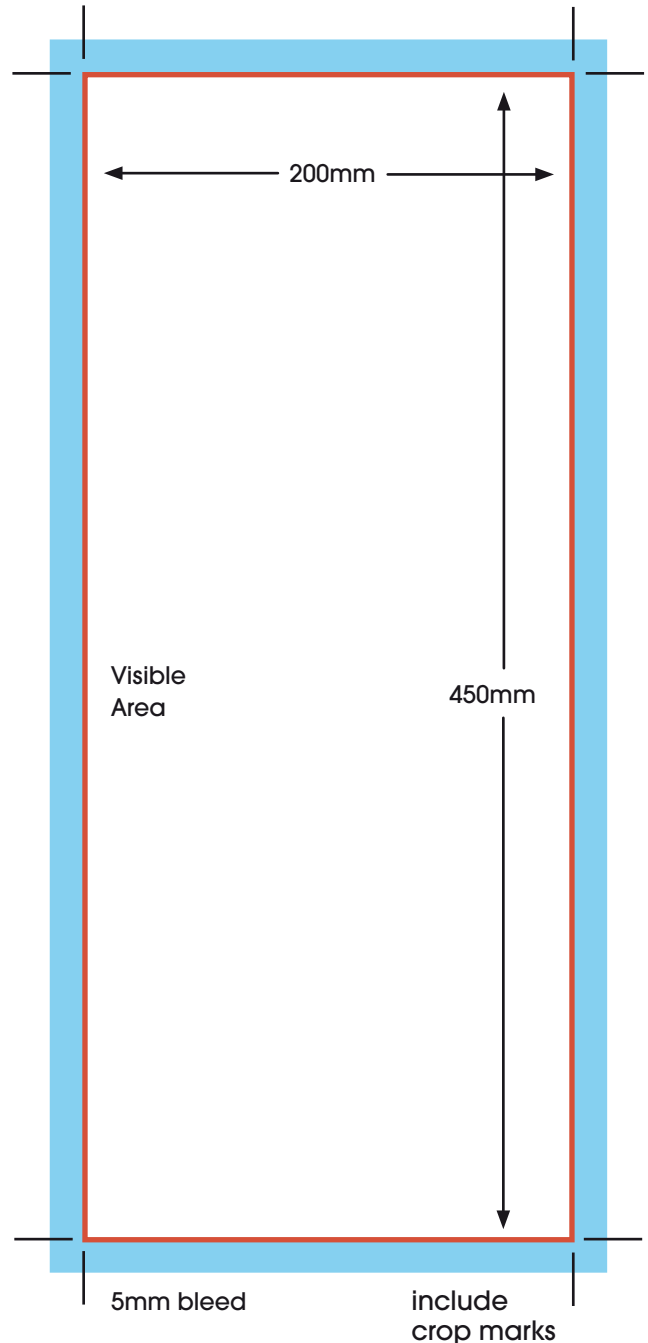

BANNERS FOR BUSINESS

Guidelines: Storm Hydro

Banner Size

800mm x 1800mm

Work at 1/4 size.

200mm x 450mm

Show crop marks on your artwork.

Add 5mm bleed.

Artwork should be in CMYK.

All images should be 300dpi.

Please outline all fonts.

Preferred file types:

- PDF
- EPS
- TIFF

If you need to send other file formats please contact us for further details.

If you have any queries, please contact us:

0151 649 3663

sales@bannersforbusiness.co.uk